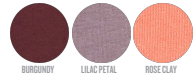

WHITES

COLORS

ESSENTIAL

HEATHERS

SIZES		XXS	XS	S	M	L	XL	XXL	XXXL
A	Half Chest	49	51.5	54.5	57.5	60.5	63.5	66.5	69.5
B	Body Length	62	64	67.5	71	73	75	77	79
C	Sleeve Length	20.5	21	22	23	24	24	25	26

Some sizes are only available on a limited number of colours. Please check our webshop for latest information